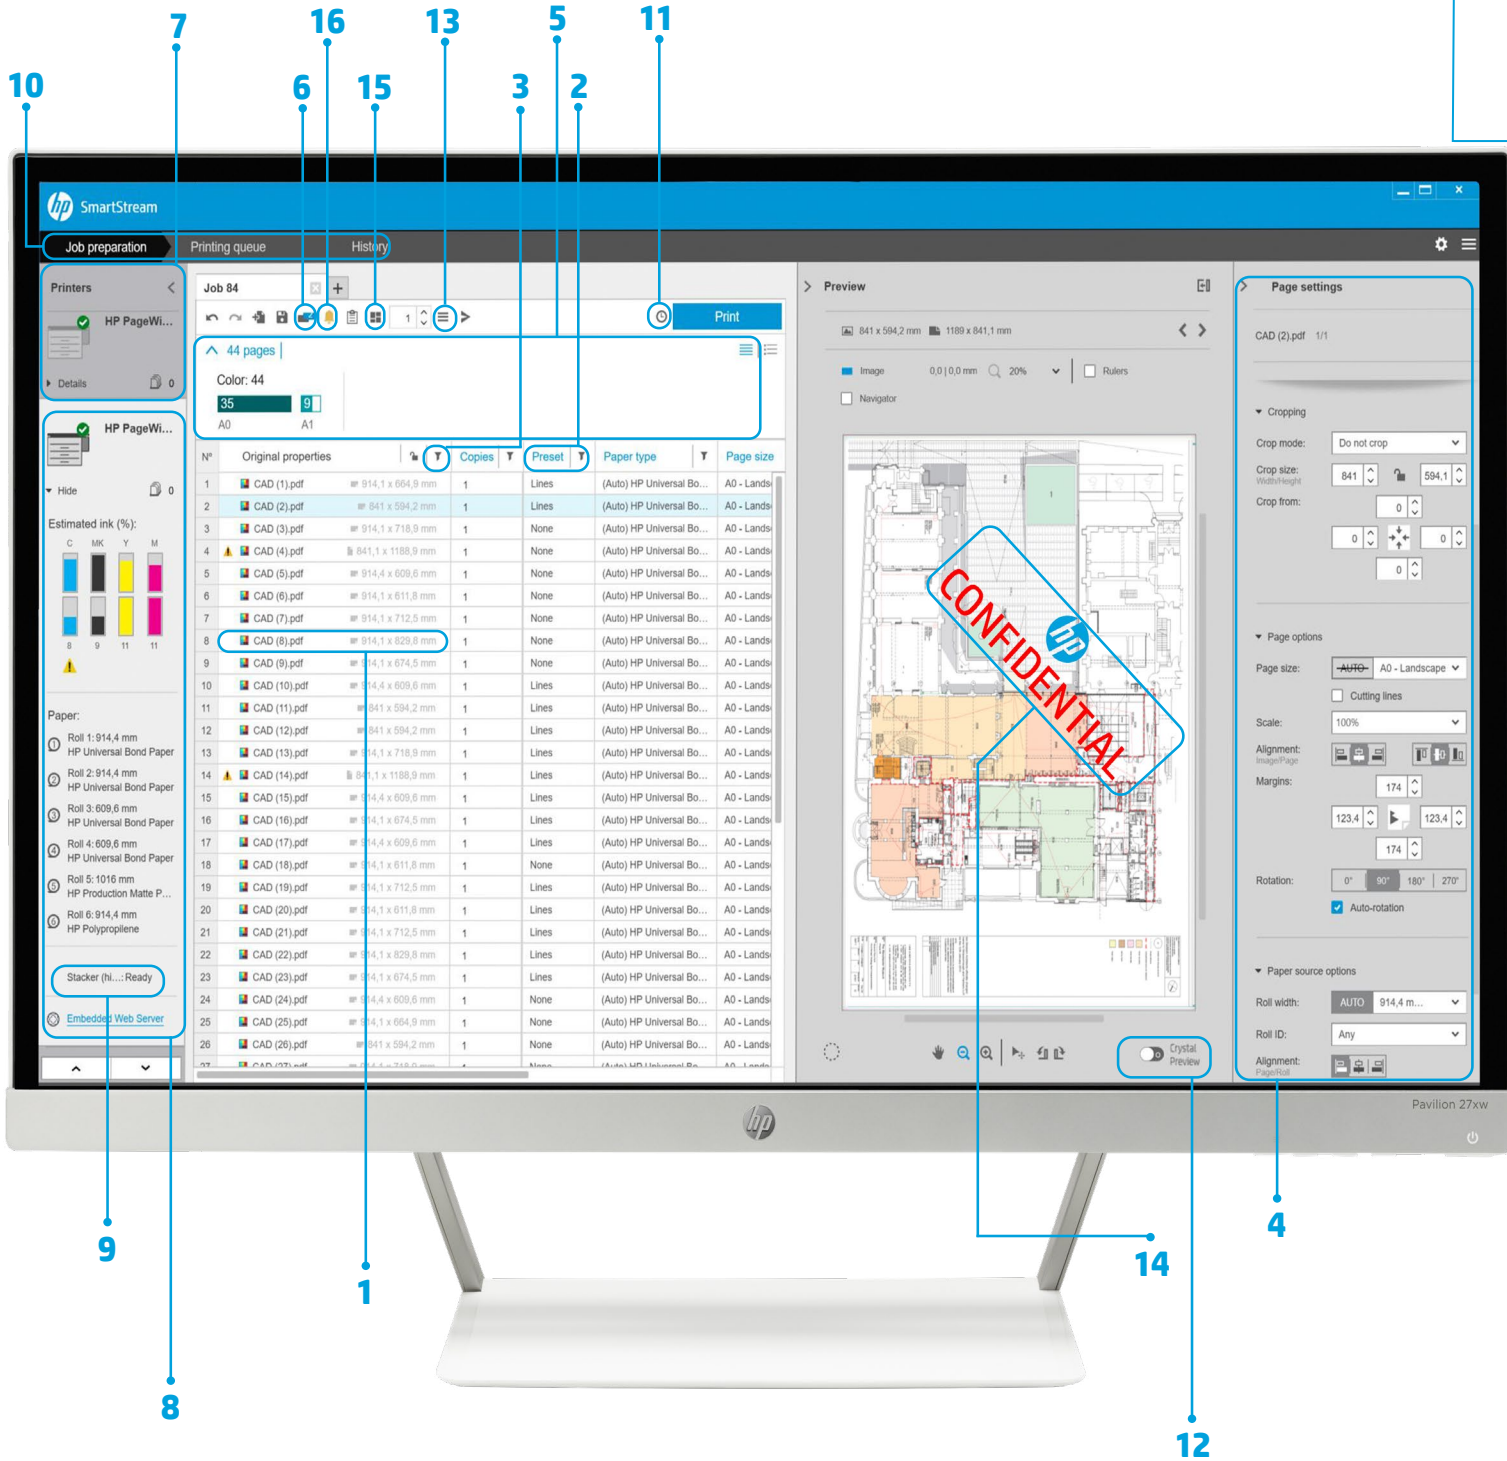

EFFICIENCY

Streamline your production workflow

- Easily distribute the HP SmartStream configuration into different workstations—presets, hot folders, printers
- Make sure files are produced reliably with the automatic detection of potential issues
- Manage your HP PageWide XL, and HP DesignJet printers
- Run HP accessories, including online folders, stackers, and standalone scanners

To download the trial version, please visit
hp.com/go/designjetsmartstream_trial
hp.com/go/smartstreampagewidexl_trial

¹ Using HP SmartStream software, job preparation and processing can be completed in 50% of the time. Conclusion based on an HP internal test, November 2017 comparing select competitor printers and software to HP SmartStream software with the HP DesignJet T7100 Printer and HP PageWide XL printers, measuring the time required to extract pages from a 50-page document and print them using several printers compared with using equivalent software programs.

² The Adobe PDF Print Engine (APPE) is Adobe's high speed, high fidelity print platform. Version 4 extends APPE's leading edge for print reproduction with new performance efficiencies and breakthrough rendering features. APPE 4 enables printers to increase workflow efficiency and capitalize on the profit potential of innovations in inkjet print technology. To learn more, visit adobe.com/products/pdfprintengine.

HP SmartStream software

Help improve your productivity and operator efficiency

Finish jobs in 50% of the time¹

1. Paper size and type (color or monochrome) automatically detected
2. Save settings into a preset and apply them when needed
3. Filtering and sorting option, and extract feature—multipage job management
4. Adjust all your printing settings per page, file, or job
5. Use the classification of pages by size and color to apply settings or to (re)move them—simplify production of large jobs