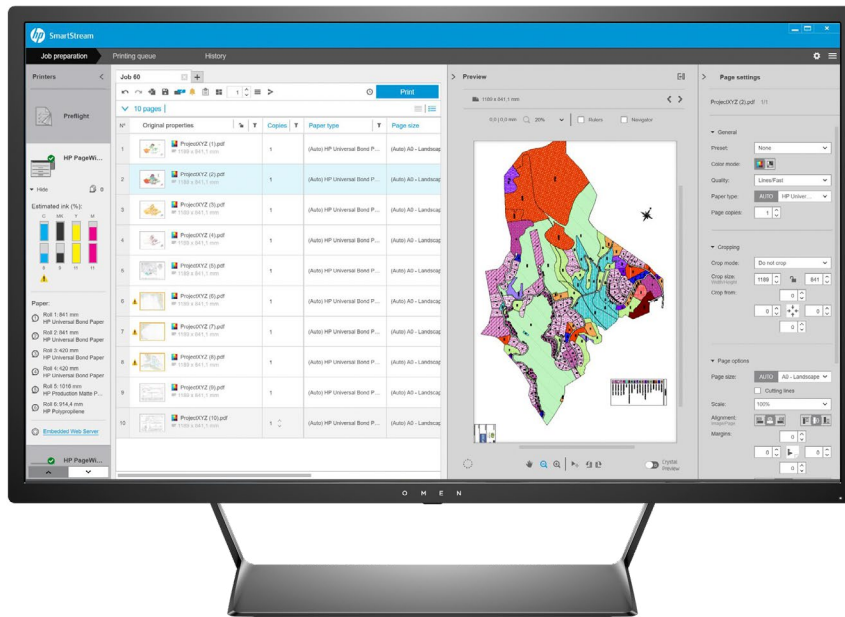

HP SmartStream software for HP PageWide XL and HP DesignJet printers

Your large-format production workflow—two times more efficient¹

SPEED

Do jobs in 50% of the time²

- Meet the tightest deadlines with ultra-fast HP SmartStream Preflight Manager file analysis and processing
- Reduce reprints—rely on native PDF management with Adobe PDF Print Engine 4²
- Stop changing settings one by one—create presets to bundle all desired settings, then reuse as needed
- Stay productive with an easy and intuitive user interface

EFFICIENCY

Streamline your production workflow

- Easily distribute the HP SmartStream configuration into different workstations—presets, hot folders, printers
- Make sure files are produced reliably with the automatic detection of potential issues
- Manage your HP PageWide XL, and HP DesignJet printers
- Run HP accessories, including online folders, stackers, and standalone scanners

GROWTH

Expand with color production

- Efficiently produce all your GIS maps and point-of-sale (POS) poster applications on HP PageWide XL printers, and HP DesignJet printers
- Preview color just as it will print, and adjust settings with interactive HP Crystal Preview Technology
- Get the most out of your media with nesting designed to minimize paper waste
- Get accurate data for invoicing—job report summary even includes pixel coverage

² The Adobe PDF Print Engine (APPE) is Adobe's high speed, high fidelity print platform. Version 4 extends APPE's leading edge for print reproduction with new performance efficiencies and breakthrough rendering features. APPE 4 enables printers to increase workflow efficiency and capitalize on the profit potential of innovations in inkjet print technology. To learn more, visit adobe.com/products/pdfprintengine.