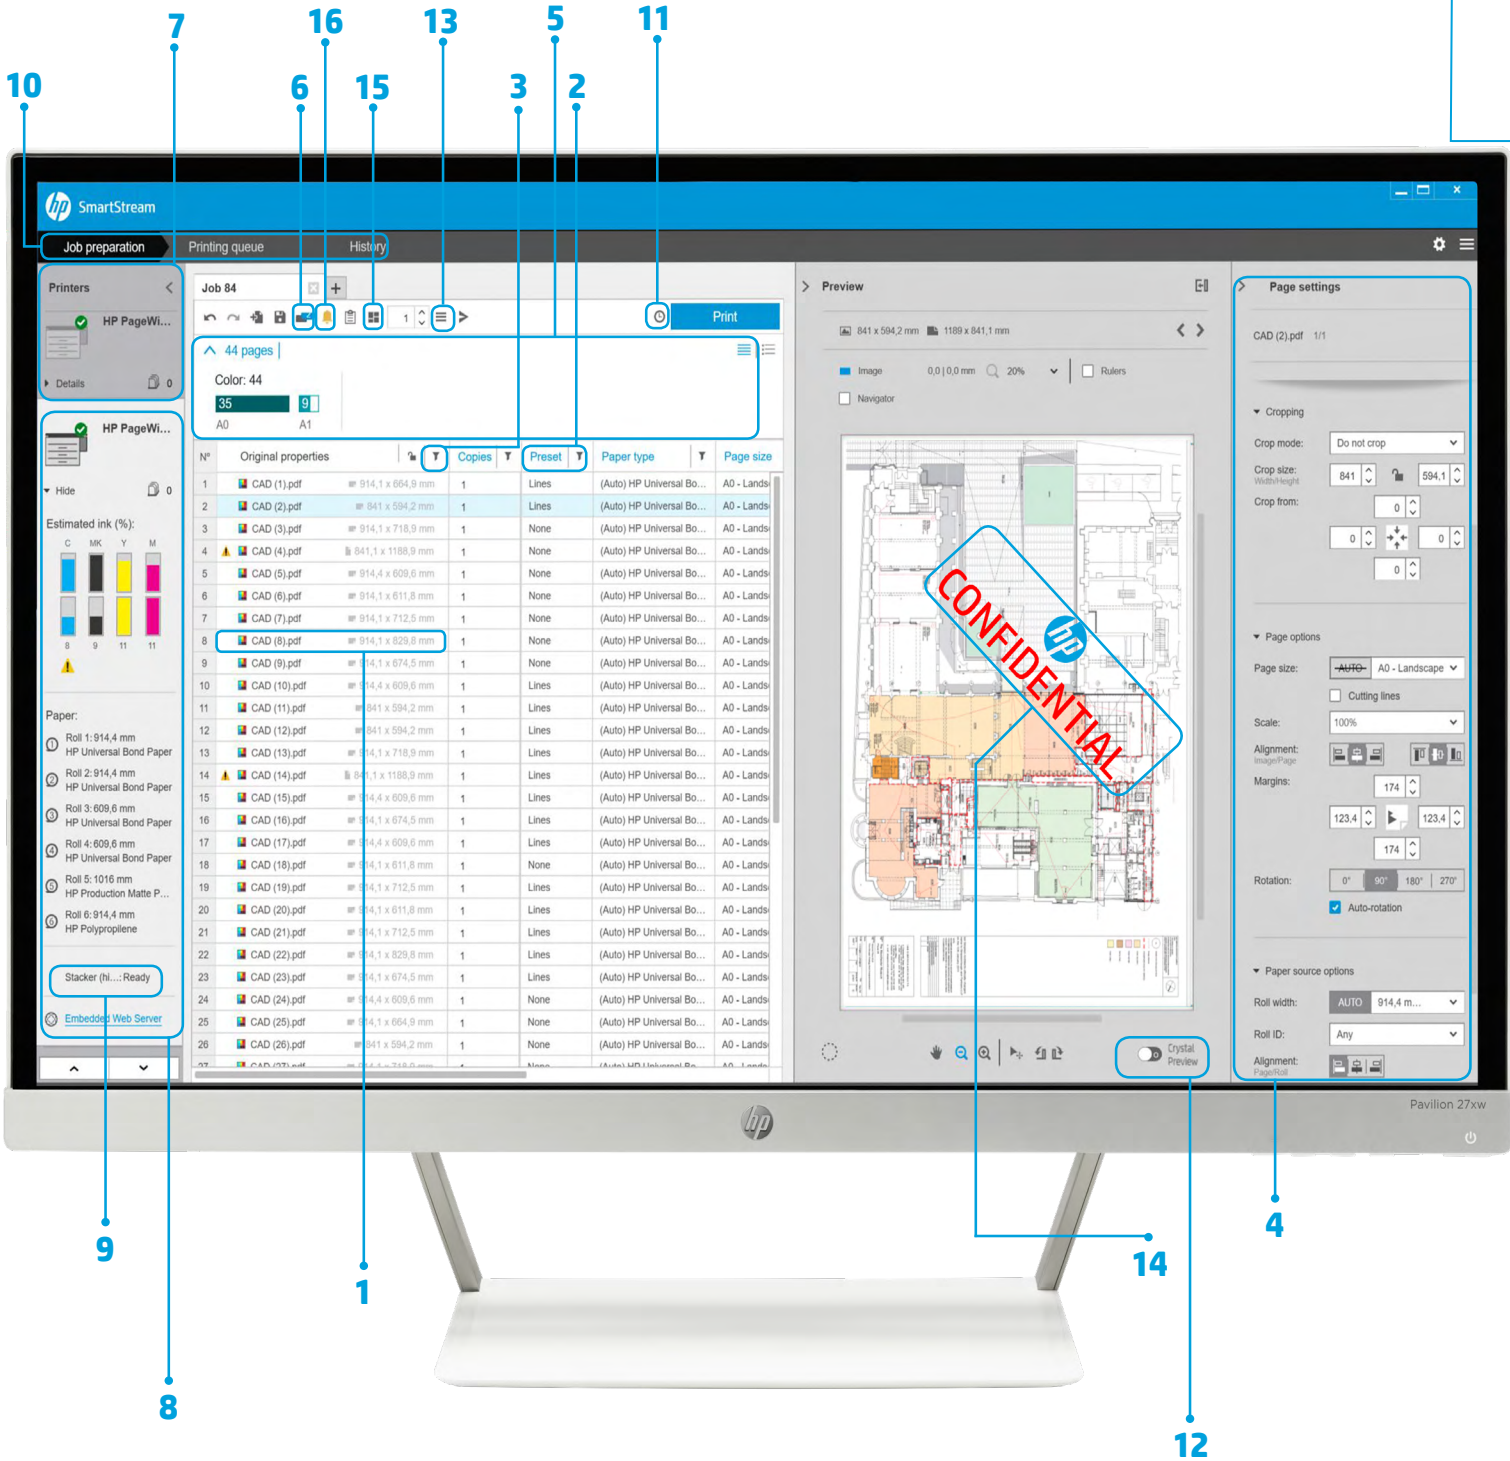

EFFICIENCY

Streamline your production workflow

- Easily distribute the HP SmartStream configuration into different workstations—presets, hot folders, printers
- Make sure files are produced reliably with the automatic detection of potential issues
- Manage your HP PageWide XL, HP DesignJet printers, and non-HP large-format printers³
- Run HP accessories, including online folders, stackers, and standalone scanners

GROWTH

Expand with color production

- Efficiently produce all your GIS maps and point-of-sale (POS) poster applications on HP PageWide XL printers, and HP DesignJet printers
- Preview color just as it will print, and adjust settings with interactive HP Crystal Preview Technology
- Get the most out of your media with nesting designed to minimize paper waste
- Get accurate data for invoicing—job report summary even includes pixel coverage

To download the trial version, please visit
hp.com/go/designjetsmartstream_trial
hp.com/go/smartstreampagewidexl_trial

¹ Using HP SmartStream software, job preparation and processing can be completed in 50% of the time. Conclusion based on an HP internal test, November 2017 comparing select competitor printers and software to HP SmartStream software with the HP DesignJet T7100 Printer and HP PageWide XL printers, measuring the time required to extract pages from a 50-page document and print them using several printers compared with using equivalent software programs.

HP SmartStream software

Help improve your productivity and operator efficiency

Finish jobs in 50% of the time¹

1. Paper size and type (color or monochrome) automatically detected
2. Save settings into a preset and apply them when needed
3. Filtering and sorting option, and extract feature—multipage job management
4. Adjust all your printing settings per page, file, or job
5. Use the classification of pages by size and color to apply settings or to (re)move them—simplify production of large jobs